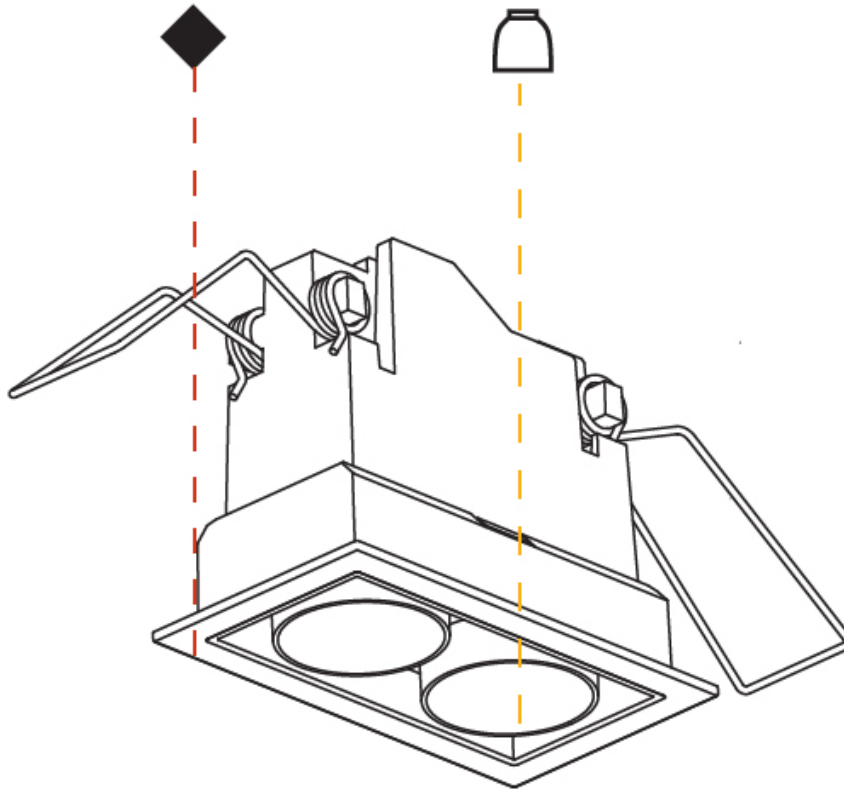

MAGIQ 2 CELL MICRO-DOT RECESSED

A35784-

PROJECT	_____
TYPE	_____
SPECIFIER	_____
QUANTITY	_____
DATE	_____

A