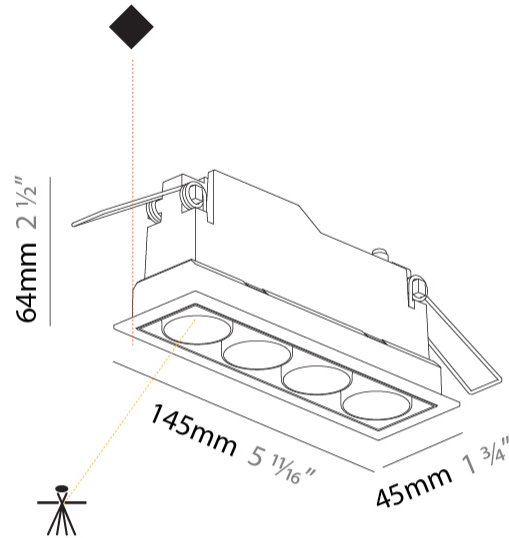

PHYSICAL

Shape: Rectangle
Length (mm): 145
Length (in): 5 11/16
Width (mm): 45
Width (in): 1 3/4
Height (mm): 64
Height (in): 2 1/2
Ceiling Thickness (mm): 10 / 12.5 / 15 / 25 / 30
Ceiling Thickness (in): 3/8 or 1/2 or 9/16 or 1 or 1 3/16
Min. Recessing Depth (mm): 100
Min. Recessing Depth (in): 3 15/16
Light Distribution: Downlight
Weight (kg): 0.265
Weight (lbs): 0.58
Fixture Finish: SSR / BKV / CWI / CRY / HAB / UFT / ITA / RUA / FTG / MYG / LOD / PUS / FRO / FUP / KIA / POP / BLS / SPG / MEY / GOH / GUM / CHC / COM / ABZ / JAG / OBR / MOS / ROR
Fixture Material: Aluminum Die Cast
Cut-out Measurements: 138mm / 5 7/16" x 38mm / 1 1/2"

ELECTRICAL

Lamp Type: LED (Zhaga Standard)
Input Wattage (W): 13.3
Total Output Wattage (W): 13
Dimming: Tri-Mode (Non-Dimming and Phase Dimming (120Vac only) and 0-10V Dimming)
Driver Included: No
Driver Location: Remote
Driver Type: Constant Current - Universal
Driver Class: Class 2
Input Voltage (V): 120 - 277
Constant Current (MA): 1050

LED

Number of LEDs: 4
Color Temperature (°K): 2700 / 3000 / 3500 / 4000
Max. Delivered Lumen (lm): Max 588 / 635 / 648 / 661
Nominal Lumen (lm): 880 / 954 / 970 / 990
CRI: >90 CRI
Lamp Life (hrs): 50000

OPTICAL

Optic°: 22 / 38

RATINGS AND CERTIFICATIONS

Certified By: CSA Certified to UL and CSA Standards
IP rating: IP44

PROJECT	
TYPE	
SPECIFIER	
QUANTITY	
DATE	

138mm x 38mm   100mm   5 - 30mm
5 7/16" x 1 1/2"   3 15/16"   3/16" - 1 3/16"