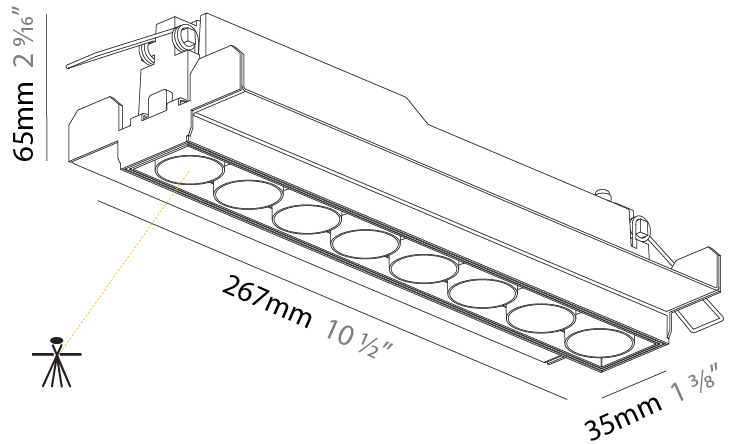

GENERAL

Series: Magiq Micro Dot
 Subseries: Magiq 4 Cell Micro-Dot
 Brand: Prolicht
 Division: Architectural
 Mounting Type: Recessed
 Mounting Location: Ceiling
 Subcategory: Downlight

PHYSICAL

Shape: Rectangle
 Length (mm): 145
 Length (in): 5 11/16
 Width (mm): 45
 Width (in): 1 3/4
 Height (mm): 64
 Height (in): 2 1/2
 Ceiling Thickness (mm): 10 / 12.5 / 15 / 25 / 30
 Ceiling Thickness (in): 3/8 or 1/2 or 9/16 or 1 or 1 3/16
 Min. Recessing Depth (mm): 100
 Min. Recessing Depth (in): 3 15/16
 Light Distribution: Downlight
 Weight (kg): 0.265
 Weight (lbs): 0.58
 Fixture Finish: SSR / BKV / CWI / CRY / HAB / UFT / ITA / RUA / FTG / MYG / LOD / PUS / FRO / FUP / KIA / POP / BLS / SPG / MEY / GOH / GUM / CHC / COM / ABZ / JAG / OBR / MOS / ROR
 Fixture Material: Aluminum Die Cast
 Cut-out Measurements: 138mm / 5 7/16" x 38mm / 1 1/2"

GENERAL

Series: Magiq Micro Dot
 Subseries: Magiq 8 Cell Micro-Dot
 Brand: Prolicht
 Division: Architectural
 Mounting Type: Trimless
 Mounting Location: Ceiling
 Subcategory: Downlight

PHYSICAL

Shape: Rectangle
 Length (mm): 267
 Length (in): 10 1/2
 Width (mm): 35
 Width (in): 1 3/8
 Height (mm): 64
 Height (in): 2 1/2
 Ceiling Thickness (mm): 12.5
 Ceiling Thickness (in): 1/2
 Min. Recessing Depth (mm): 100
 Min. Recessing Depth (in): 3 15/16
 Light Distribution: Downlight
 Weight (kg): 0.737
 Weight (lbs): 1.61
 Fixture Material: Aluminum Die Cast
 Cut-out Measurements: 272mm / 10 11/16" x 42mm / 1 5/8"
 Upon Request: Unique Ceiling Thickness

OPTICAL

Optic°: 21 / 38
 Upon Request: Special Beam Angles

RATINGS AND CERTIFICATIONS

Certified By: CSA Certified to UL and CSA Standards
 IP rating: IP44

272mm x 42mm
 10 11/16" x 1 5/8"

100mm
 3 15/16"

12 1/2mm
 1/2"