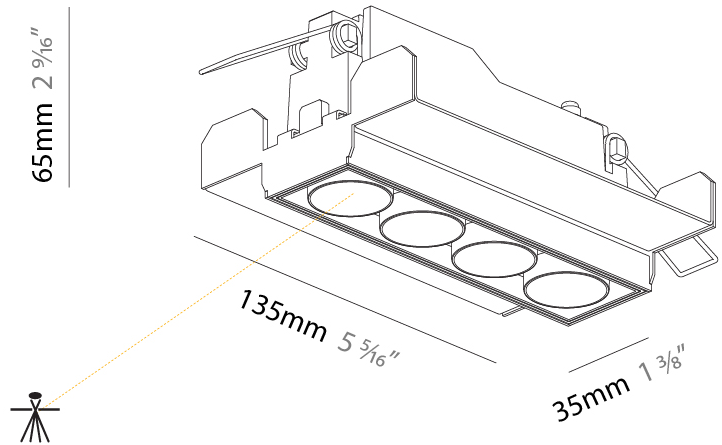

GENERAL

Series: Magiq Micro Dot
Subseries: Magiq 4 Cell Micro-Dot
Brand: Prolight
Division: Architectural
Mounting Type: Trimless
Mounting Location: Ceiling
Subcategory: Downlight

PHYSICAL

Shape: Rectangle
Length (mm): 135
Length (in): 5 ⁵/₁₆
Width (mm): 35
Width (in): 1 ³/₈
Height (mm): 65
Height (in): 2 ⁹/₁₆
Ceiling Thickness (mm): 12.5
Ceiling Thickness (in): 1/2
Min. Recessing Depth (mm): 100
Min. Recessing Depth (in): 3 ¹⁵/₁₆
Light Distribution: Downlight
Weight (kg): 0.403
Weight (lbs): 0.89
Fixture Material: Aluminum Die Cast
Cut-out Measurements: 142mm / 5 9/16" x 42mm / 1 5/8"
Upon Request: Unique Ceiling Thickness

ELECTRICAL

Lamp Type: LED (Zhaga Standard)
Input Wattage (W): 14.3
Total Output Wattage (W): 13.3
Dimming: Tri-Mode (Non-Dimming and Phase Dimming (120Vac only) and 0-10V Dimming)
Driver Included: No
Driver Location: Remote
Driver Type: Constant Current - Universal
Driver Class: Class 2
Housing: See components
Input Voltage (V): 120 - 277
Constant Current (MA): 1050

LED

Number of LEDs: 4
Color Temperature (°K): 2700 / 3000 / 3500 / 4000
Max. Delivered Lumen (lm): 640 / 694 / 706 / 720
Nominal Lumen (lm): 880 / 954 / 940 / 990
CRI: >90 CRI
Lamp Life (hrs): 50000
Upon Request: Special Color Temperature

OPTICAL

Optic°: 22 / 38
Upon Request: Special Beam Angles

RATINGS AND CERTIFICATIONS

Certified By: CSA Certified to UL and CSA Standards
IP rating: IP44